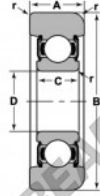

Mast guide bearing MG-308-FFPCN-NTN - MG-308-FFPCN-NTN

<https://www.123bearing.co.uk/bearing-housing/deep-groove-bearing/mast-guide/mg-308-ffpcn-ntn>

Bearing Number	Style	Bore D	Outside Diameter	Inner Ring W2	Outer Ring A	Radius R	Fit r	Basic Load Ratings	
								Dynamic C	Static S0
MG-308-FFPCN	1	40.00	109.68	23.00	32.00	7.00	2.26	40800	24000

PRODUCT FEATURES

Brand	NTN
N° Ean13	3616060585707
Inside diameter	40 mm
Inside diameter	1.575" inch
Outside diameter	109.68 mm
Outside diameter	4.318" inch
Thickness	32 mm
Thickness	1.26" inch
Dynamic load	40.8 kN
Static load	24.03 kN
Packaging	1