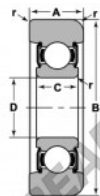

Mast guide bearing MG-308-FFPB-NTN - MG-308-FFPB-NTN

<https://www.123bearing.co.uk/bearing-housing/deep-groove-bearing/mast-guide/mg-308-ffpb-ntn>

Bearing Number	Style	Bore D	Outside Diameter	Inner Ring W2	Outer Ring A	Radial R	Fit	Basic Load Ratings	
								Dynamic C	Static Co
MG-308-FFPB	1	5.97	4.97	6.91	5.28	6.28	5.16	40.8	24.03
		48.00	111.12	23.90	32.51	7.61	2.40	40800	24030

PRODUCT FEATURES

Brand	NTN
N° Ean13	3616060585691
Inside diameter	40 mm
Outside diameter	111.1 mm
Thickness	32.51 mm
Dynamic load	40.8 kN
Static load	24.03 kN
Packaging	1

contact@123bearing.co.uk

02038 087 274