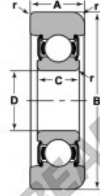

## Mast guide bearing MG-308-FFE-NTN - MG-308-FFE-NTN

<https://www.123bearing.co.uk/bearing-housing/deep-groove-bearing/mast-guide/mg-308-ffe-ntn>

Bearing Number	Style	Bore D	Outside Diameter	Inner Ring	Outer Ring	Radius R	Fillet r	Basic Load Ratings		
			W	A	C			Co		
			Inches		Inches					
MG-308-FFE	1	1.57	4.90	0.91	1.11	0.25	0.06	9175	9490	
			40.80		114.20		23.90		28.19	
			40.8		114.2		23.9		28.19	
			40.8		114.2		23.9		28.19	

### PRODUCT FEATURES

Brand	NTN
N° Ean13	3616060585660
Inside diameter	40 mm
Outside diameter	114.2 mm
Thickness	28.19 mm
Dynamic load	40.8 kN
Static load	24.03 kN
Packaging	1

[contact@123bearing.co.uk](mailto:contact@123bearing.co.uk)