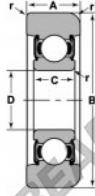

Mast guide bearing MG-306-DDB-NTN - MG-306-DDB-NTN

<https://www.123bearing.co.uk/bearing-housing/deep-groove-bearing/mast-guide/mg-306-ddb-ntn>

STYLE 1

Bearing Number	Style	Bore ID	Outside Diameter	Inner Ring	Outer Ring	Radius R	Fillet r	Basic Load Ratings	
			mm	mm	mm			Dynamic C	Static Co
MG-306-DDB	1	1.38	3.35	0.75	1.06	5.34	0.04	2865	3350
		35.41	82.55	19.05	26.97	6.71	1.02	26600	34900

PRODUCT FEATURES

Brand	NTN
N° Ean13	3616060585530
Inside diameter	30 mm
Outside diameter	82.55 mm
Thickness	26.97 mm
Dynamic load	26.6 kN
Static load	14.9 kN
Packaging	1

contact@123bearing.co.uk

02038 087 274