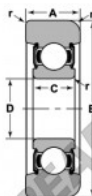

## Mast guide bearing MG-305-DD-NTN - MG-305-DD-NTN

<https://www.123bearing.co.uk/bearing-housing/deep-groove-bearing/mast-guide/mg-305-dd-ntn>

**STYLE 1**

Bearing Number	Style	Bore D	Outside Diameter B	Inner Ring W2	Outer Ring A	Radius R	Flare r	Basic Load Ratings	
								Dynamic C	Static Co
MG-305-DD	C	5.90	9.85	0.67	1.60	0.90	0.04	4910	2500
		29.83	18.25	17.05	25.45	7.62	1.02	20510	11120

## PRODUCT FEATURES

Brand	NTN
N° Ean13	3616060585493
Inside diameter	25 mm
Outside diameter	76.2 mm
Thickness	25.4 mm
Dynamic load	20510 kN
Static load	11120 kN
Packaging	1

[contact@123bearing.co.uk](mailto:contact@123bearing.co.uk)