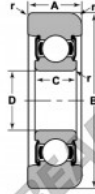

Mast guide bearing MG-206-FFB-NTN - MG-206-FFB-NTN

<https://www.123bearing.co.uk/bearing-housing/deep-groove-bearing/mast-guide/mg-206-ffb-ntn>

STYLE 1

Bearing Number	Style	Bore \varnothing	Outside Diameter \varnothing	Inner Ring W2	Outer Ring W1	Radius R	Fillet r	Basic Load Ratings	
								Dynamic C	Static Co
MG-206-FFB	1	1.18	3.81	0.63	1.96	0.06	0.81	4300	2030
		30.00	76.20	16.00	26.97	1.18	1.02	19490	11250

PRODUCT FEATURES

Brand	NTN
N° Ean13	3616060585479
Inside diameter	30 mm
Outside diameter	76.2 mm
Thickness	26.97 mm
Dynamic load	19490 kN
Static load	11255 kN
Packaging	1

contact@123bearing.co.uk

02038 087 274