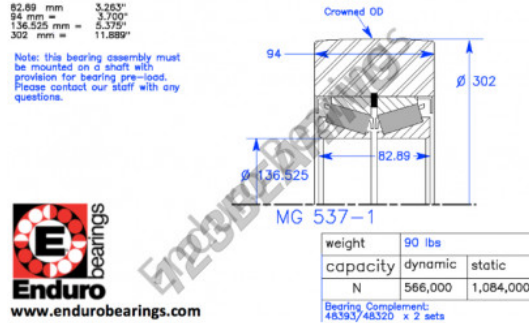

Mast guide bearing MG537-1-ENDURO - MG537-1-ENDURO

<https://www.123bearing.co.uk/bearing-housing/deep-groove-bearing/mast-guide/mg537-1-enduro>

PRODUCT FEATURES

Brand	ENDURO
N° Ean13	3616060582836
Inside diameter	136.525 mm
Outside diameter	302 mm
Thickness	94 mm
Dynamic load	566 kN
Static load	1084 kN
Packaging	1