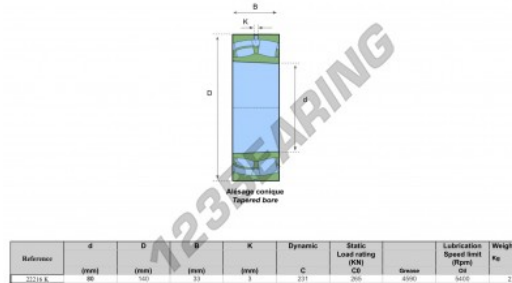

## Spherical roller bearing 22216-K - 22216-K

<https://www.123bearing.co.uk/bearing-housing/roller-bearing/spherical/22216-k>

### PRODUCT FEATURES

Brand	GEN
Inside diameter	80 mm
Inside diameter	3.15" inch
Outside diameter	140 mm
Outside diameter	5.512" inch
Thickness	33 mm
Thickness	1.299" inch
Weight	2100 g
Dynamic load	231 kN
Static load	265 kN
Packaging	1
Standard	No standard