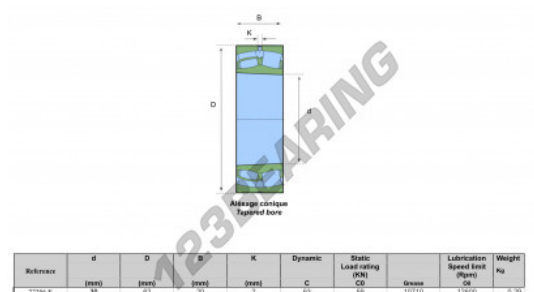

Spherical roller bearing 22206-K - 22206-K

<https://www.123bearing.co.uk/bearing-housing/roller-bearing/spherical/22206-k>

PRODUCT FEATURES

Brand	GEN
Inside diameter	30 mm
Inside diameter	1.181" inch
Outside diameter	62 mm
Outside diameter	2.441" inch
Thickness	20 mm
Thickness	0.787" inch
Dynamic load	63 kN
Static load	59 kN
Packaging	1