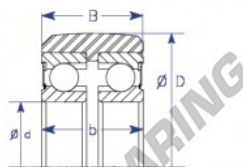

Mast guide bearing MG85MM2-ENDURO - MG85MM2-ENDURO

<https://www.123bearing.co.uk/bearing-housing/deep-groove-bearing/mast-guide/mg85mm2-enduro>

X-f: two fill-slot bearings

Style X : Double Row Ball Bearing

Part Number	Style	Inner Diameter, d	Outer Diameter, D	Inner Ring Width, b	Outer Ring Width, B	Radius, R	Dynamic Capacity	Static Capacity
MG 85mm-2	X-f two fill-slot bearings	85.000 mm	174.60 mm	64.3 mm	63.500 mm	chamfer	192,000 kN	258,000 kN

PRODUCT FEATURES

Brand	ENDURO
N° Ean13	3616060582577
Inside diameter	85 mm
Outside diameter	174.6 mm
Thickness	64.3 mm
Dynamic load	192 kN
Static load	258 kN
Packaging	1

contact@123bearing.co.uk

02038 087 274