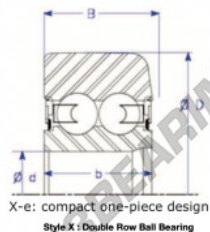

## Mast guide bearing MG313-DDL-2-ENDURO - MG313-DDL-2-ENDURO

<https://www.123bearing.co.uk/bearing-housing/deep-groove-bearing/mast-guide/mg313-ddl-2-enduro>

Part Number	Style	Inner Diameter, d	Outer Diameter, D	Inner Ring Width, b	Outer Ring Width, B	Radius, R	Dynamic Capacity	Static Capacity
MG 313 DDL-2	X-e One piece	65.000 mm	135.70 mm	34 mm	41.920 mm	6.000 mm	56,300 kN	57,600 kN

### PRODUCT FEATURES

Brand	ENDURO
N° Ean13	3616060582546
Inside diameter	65 mm
Outside diameter	135.7 mm
Thickness	41.92 mm
Dynamic load	56.3 kN
Static load	57.6 kN
Packaging	1

[contact@123bearing.co.uk](mailto:contact@123bearing.co.uk)