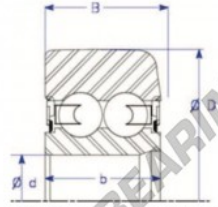

Mast guide bearing MG313-DDL-1-ENDURO - MG313-DDL-1-ENDURO

<https://www.123bearing.co.uk/bearing-housing/deep-groove-bearing/mast-guide/mg313-ddl-1-enduro>

X-e: compact one-piece design
Style X: Double Row Ball Bearing

Part Number	Style	Inner Diameter, d	Outer Diameter, D	Inner Ring Width, b	Outer Ring Width, B	Radius, R	Dynamic Capacity	Static Capacity
MG 313.DDL-1	X-e One piece	65.000 mm	135.10 mm	34 mm	41.920 mm	6.000 mm	56,300 kN	57,600 kN

PRODUCT FEATURES

Brand	ENDURO
N° Ean13	3616060582539
Inside diameter	65 mm
Outside diameter	135.1 mm
Thickness	41.92 mm
Weight	2200 g
Dynamic load	56.3 kN
Static load	57.6 kN
Packaging	1

contact@123bearing.co.uk