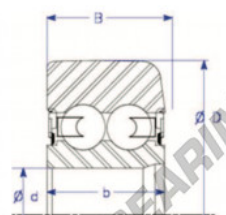

Mast guide bearing MG5210-VFFX-ENDURO - MG5210-VFFX-ENDURO

<https://www.123bearing.co.uk/bearing-housing/deep-groove-bearing/mast-guide/mg5210-vffx-enduro>

X-e: compact one-piece design

Style X: Double Row Ball Bearing

Part Number	Style	Inner Diameter, d	Outer Diameter, D	Inner Ring Width, b	Outer Ring Width, B	Radius, R	Dynamic Capacity	Static Capacity
MG.5210.VFFX	X-e One piece	50.000 mm	163.83 mm	30.2 mm	33.000 mm	9.000 mm	69,550 kN	69,730 kN

PRODUCT FEATURES

Brand	ENDURO
N° Ean13	3616060582522
Inside diameter	50 mm
Inside diameter	1.969" inch
Outside diameter	163.83 mm
Outside diameter	6.45" inch
Thickness	33 mm
Thickness	1.299" inch
Dynamic load	69.55 kN
Static load	69.73 kN
Packaging	-
Standard	No standard