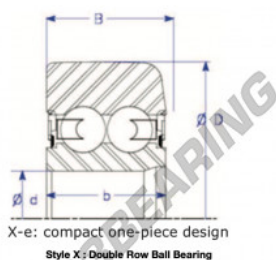

Mast guide bearing MG309-DDL-2-ENDURO - MG309-DDL-2-ENDURO

<https://www.123bearing.co.uk/bearing-housing/deep-groove-bearing/mast-guide/mg309-ddl-2-enduro>

Part Number	Style	Inner Diameter, d	Outer Diameter, D	Inner Ring Width, b	Outer Ring Width, B	Radius, R	Dynamic Capacity	Static Capacity
MG.309.DDL.2	X-e One piece	45.000 mm	105.80 mm	33.63 mm	33.900 mm	5.300 mm	49,500 kN	38,900 kN

PRODUCT FEATURES

Brand	ENDURO
N° Ean13	3616060582508
Inside diameter	45 mm
Outside diameter	105.8 mm
Thickness	33.9 mm
Dynamic load	49.5 kN
Static load	38.9 kN
Packaging	1

contact@123bearing.co.uk

02038 087 274