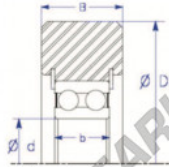

Mast guide bearing MG5213-VFF-G-ENDURO - MG5213-VFF-G-ENDURO

<https://www.123bearing.co.uk/bearing-housing/deep-groove-bearing/mast-guide/mg5213-vff-g-enduro>

X-d: two snap Rings
Style X : Double Row Ball Bearing

Part Number	Style	Inner Diameter, d	Outer Diameter, D	Inner Ring Width, b	Outer Ring Width, B	Radius, R	Dynamic Capacity	Static Capacity
MG 5213 VFF-G	X-d: two snap rings	65.000 mm	188.16 mm	46.75 mm	52.000 mm	1.500 mm	117,000 kN	121,000 kN

PRODUCT FEATURES

Brand	ENDURO
N° Ean13	3616060582454
Inside diameter	65 mm
Outside diameter	188.16 mm
Thickness	52 mm
Dynamic load	117 kN
Static load	121 kN
Packaging	1

contact@123bearing.co.uk

02038 087 274