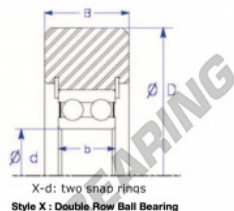

## Mast guide bearing MG5212-VZZ-ENDURO - MG5212-VZZ-ENDURO

<https://www.123bearing.co.uk/bearing-housing/deep-groove-bearing/mast-guide/mg5212-vzz-enduro>

Part Number	Style	Inner Diameter, d	Outer Diameter, D	Inner Ring Width, b	Outer Ring Width, B	Radius, R	Dynamic Capacity	Static Capacity
MG 5212 VZZ	X-d: two snap rings	60.000 mm	189.48 mm	36.5 mm	54.100 mm	chamfer	89,000 kN	97,900 kN

### PRODUCT FEATURES

Brand	ENDURO
N° Ean13	3616060582430
Inside diameter	60 mm
Inside diameter	2.362" inch
Outside diameter	189.48 mm
Outside diameter	7.46" inch
Thickness	54.1 mm
Thickness	2.13" inch
Dynamic load	89 kN
Static load	97.9 kN
Packaging	1