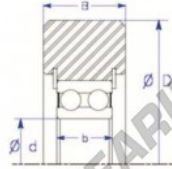

Mast guide bearing MG308-DDL-1-ENDURO - MG308-DDL-1-ENDURO

<https://www.123bearing.co.uk/bearing-housing/deep-groove-bearing/mast-guide/mg308-ddl-1-enduro>

X-d: two snap rings
Style X: Double Row Ball Bearing

Part Number	Style	Inner Diameter, d	Outer Diameter, D	Inner Ring Width, b	Outer Ring Width, B	Radius, R	Dynamic Capacity	Static Capacity
MG 308 DDL-1	X-d: two snap rings	40.000 mm	89.90 mm	28.77 mm	29.000 mm	6.350 mm	33,980 kN	25,740 kN

PRODUCT FEATURES

Brand	ENDURO
N° Ean13	3616060582409
Inside diameter	40 mm
Outside diameter	89.9 mm
Thickness	29 mm
Dynamic load	33.98 kN
Static load	25.74 kN
Packaging	1
Standard	No standard

contact@123bearing.co.uk