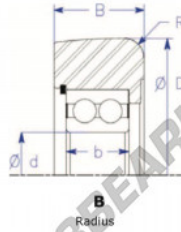

## Mast guide bearing MG5208-VFFPB-ENDURO - MG5208-VFFPB-ENDURO

<https://www.123bearing.co.uk/bearing-housing/deep-groove-bearing/mast-guide/mg5208-vffpb-enduro>

Style X : Double Row Ball Bearing

Part Number	Style	Inner Diameter, d	Outer Diameter, D	Inner Ring Width, b	Outer Ring Width, B	Radius, R	Dynamic Capacity	Static Capacity
MG 5208 VFFPB	X-b reduced corner	40.000 mm	128.27 mm	30.16 mm	42.900 mm	8.500 mm	62,120 KN	55,530 KN

## PRODUCT FEATURES

Brand	ENDURO
N° Ean13	3616060582362
Inside diameter	40 mm
Outside diameter	128.27 mm
Thickness	42.9 mm
Dynamic load	62.12 kN
Static load	55.53 kN
Packaging	1

[contact@123bearing.co.uk](mailto:contact@123bearing.co.uk)