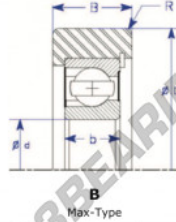

Mast guide bearing MG309-DDXA-ENDURO - MG309-DDXA-ENDURO

<https://www.123bearing.co.uk/bearing-housing/deep-groove-bearing/mast-guide/mg309-ddxa-enduro>

Part Number	Style	Inner Diameter, d	Outer Diameter, D	Inner Ring Width, b	Outer Ring Width, B	Radius, R	Dynamic Capacity	Static Capacity
MG 309 DDXA	IX-b Max type insert bearing	45.000 mm	127.00 mm	25 mm	35.800 mm	2.000 mm	61,770 kN	51,530 kN

PRODUCT FEATURES

Brand	ENDURO
N° Ean13	3616060582287
Inside diameter	45 mm
Outside diameter	127 mm
Thickness	35.8 mm
Dynamic load	61.77 kN
Static load	51.53 kN
Packaging	1

contact@123bearing.co.uk

02038 087 274