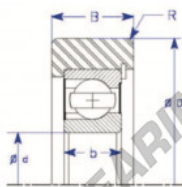

Mast guide bearing MG206-FFX-ENDURO - MG206-FFX-ENDURO

<https://www.123bearing.co.uk/bearing-housing/deep-groove-bearing/mast-guide/mg206-ffx-enduro>

Max-Type

| Part Number | Style | Inner Diameter, d | Outer Diameter, D | Inner Ring Width, b | Outer Ring Width, B | Radius, R | Dynamic Capacity | Static Capacity |
|-------------|------------------------------|-------------------|-------------------|---------------------|---------------------|-----------|------------------|-----------------|
| MG 206 FFX | IX-b Max type insert bearing | 30,000 mm | 81,80 mm | 16 mm | 27,000 mm | 3,000 mm | 27,360 kN | 18,860 kN |

PRODUCT FEATURES

| | |
|------------------|---------------|
| Brand | ENDURO |
| N° Ean13 | 3616060582263 |
| Inside diameter | 30 mm |
| Inside diameter | 1.181" inch |
| Outside diameter | 81.8 mm |
| Outside diameter | 3.22" inch |
| Thickness | 27 mm |
| Thickness | 1.063" inch |
| Weight | 699 g |
| Dynamic load | 27.36 kN |
| Static load | 18.86 kN |
| Packaging | 1 |