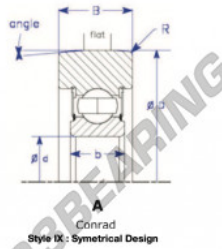

## Mast guide bearing MG313-DDTA-ENDURO - MG313-DDTA-ENDURO

<https://www.123bearing.co.uk/bearing-housing/deep-groove-bearing/mast-guide/mg313-ddta-enduro>

Part Number	Style	Inner Diameter, d	Outer Diameter, D	Inner Ring Width, b	Outer Ring Width, B	Radius, R	Dynamic Capacity	Static Capacity
MG.313.DDTA	IX-a Symmetrical design, conrad	65.000 mm	184.00 mm	33 mm	45.000 mm	8.000 mm	93,000 kN	60,000 kN

### PRODUCT FEATURES

Brand	ENDURO
N° Ean13	3616060582249
Inside diameter	65 mm
Outside diameter	184 mm
Thickness	45 mm
Dynamic load	93 kN
Static load	60 kN
Packaging	1

[contact@123bearing.co.uk](mailto:contact@123bearing.co.uk)