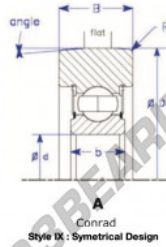

Mast guide bearing MG311-DDTY-ENDURO - MG311-DDTY-ENDURO

<https://www.123bearing.co.uk/bearing-housing/deep-groove-bearing/mast-guide/mg311-ddty-enduro>

Part Number	Style	Inner Diameter, d	Outer Diameter, D	Inner Ring Width, b	Outer Ring Width, B	Radius, R	Dynamic Capacity	Static Capacity
MG311-DDTY	IX-a Symmetrical design, conrad	55.000 mm	149.50 mm	29 mm	45.200 mm	4.000 mm	72,220 kN	44,800 kN

PRODUCT FEATURES

Brand	ENDURO
N° Ean13	3616060582201
Inside diameter	55 mm
Outside diameter	149.5 mm
Thickness	45.2 mm
Dynamic load	72.22 kN
Static load	44.8 kN
Packaging	1

contact@123bearing.co.uk

02038 087 274