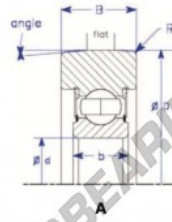

Mast guide bearing MG310-MZ-1-ENDURO - MG310-MZ-1-ENDURO

<https://www.123bearing.co.uk/bearing-housing/deep-groove-bearing/mast-guide/mg310-mz-1-enduro>

Conrad
Style IX : Symmetrical Design

Part Number	Style	Inner Diameter, d	Outer Diameter, D	Inner Ring Width, b	Outer Ring Width, B	Radius, R	Dynamic Capacity	Static Capacity
MG.310.MZ.1	IX - Symmetrical design, conrad	50.800 mm	103.30 mm	36 mm	34.500 mm	2.000 mm	45,340 KN	41,430 KN

PRODUCT FEATURES

Brand	ENDURO
N° Ean13	3616060582188
Inside diameter	50.8 mm
Inside diameter	2" inch
Outside diameter	103.3 mm
Outside diameter	4.067" inch
Thickness	36 mm
Thickness	1.417" inch
Dynamic load	45.34 kN
Static load	41.43 kN
Packaging	1