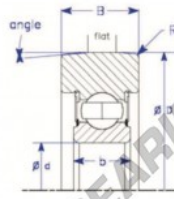

Mast guide bearing MG307-FFB-ENDURO - MG307-FFB-ENDURO

<https://www.123bearing.co.uk/bearing-housing/deep-groove-bearing/mast-guide/mg307-ffb-enduro>

Conrad
Style IX : Symmetrical Design

Part Number	Style	Inner Diameter, d	Outer Diameter, D	Inner Ring Width, b	Outer Ring Width, B	Radius, R	Dynamic Capacity	Static Capacity
MG 307 FFB	IX - Symmetrical design, Conrad	35,000 mm	101,00 m	21 mm	31,800 mm	3,000 mm	33,540 kN	19,230 kN

PRODUCT FEATURES

Brand	ENDURO
N° Ean13	3616060582157
Inside diameter	35 mm
Inside diameter	1.378" inch
Outside diameter	101 mm
Outside diameter	3.976" inch
Thickness	31.8 mm
Thickness	1.252" inch
Dynamic load	33.54 kN
Static load	19.23 kN
Packaging	1