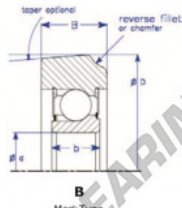

Mast guide bearing MG207-FFJ-ENDURO - MG207-FFJ-ENDURO

<https://www.123bearing.co.uk/bearing-housing/deep-groove-bearing/mast-guide/mg207-ffj-enduro>

Style VII : Chamfer of reverse Fillet

Part Number	Style	Inner Diameter, d	Outer Diameter, D	Inner Ring Width, b	Outer Ring Width, B	Radius, R	Dynamic Capacity	Static Capacity
MG 207 FFJ	VII-b Max type	35,000 mm	91,24 mm	20 mm	31,800 mm	chamfer	30,530 KN	25,490 KN

PRODUCT FEATURES

Brand	ENDURO
N° Ean13	3616060582096
Inside diameter	35 mm
Outside diameter	91.24 mm
Thickness	31.8 mm
Dynamic load	30.53 kN
Static load	25.49 kN
Packaging	1

contact@123bearing.co.uk

02038 087 274