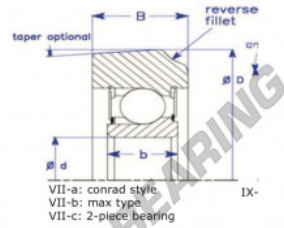

Mast guide bearing MG309-DDE-ENDURO - MG309-DDE-ENDURO

<https://www.123bearing.co.uk/bearing-housing/deep-groove-bearing/mast-guide/mg309-dde-enduro>

Style VII : Chamfer of reverse Fillet

Part Number	Style	Inner Diameter, d	Outer Diameter, D	Inner Ring Width, b	Outer Ring Width, B	Radius, R	Dynamic Capacity	Static Capacity
MG 309 DDE	VII-a Conrad style	45.000 mm	125.50 mm	25 mm	38.200 mm	chamfer	52,990 KN	32,050 KN

PRODUCT FEATURES

Brand	ENDURO
N° Ean13	3616060582041
Inside diameter	45 mm
Outside diameter	125.5 mm
Thickness	38.2 mm
Weight	2200 g
Dynamic load	52.99 kN
Static load	32.05 kN
Packaging	1

contact@123bearing.co.uk