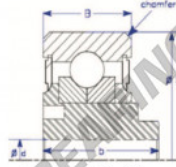

Mast guide bearing MG205-7E-ENDURO - MG205-7E-ENDURO

<https://www.123bearing.co.uk/bearing-housing/deep-groove-bearing/mast-guide/mg205-7e-enduro>

Style VI : Eccentric

Part Number	Style	Inner Diameter, d	Outer Diameter, D	Inner Ring Width, b	Outer Ring Width, B	Radius, R	Dynamic Capacity	Static Capacity
MG 305-7E	VI-a Eccentric bearing	17,000 mm	72,80 mm	33,6 mm	25,000 mm	3,000 mm	27,000 kN	18,800 kN

PRODUCT FEATURES

Brand	ENDURO
N° Ean13	3616060581969
Inside diameter	17 mm
Outside diameter	72.8 mm
Thickness	33.6 mm
Dynamic load	27 kN
Static load	18.8 kN
Packaging	1

contact@123bearing.co.uk

02038 087 274