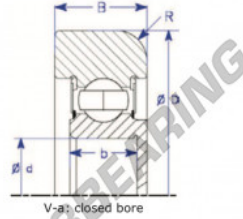

Mast guide bearing MG308-FF-15-ENDURO - MG308-FF-15-ENDURO

<https://www.123bearing.co.uk/bearing-housing/deep-groove-bearing/mast-guide/mg308-ff-15-enduro>

Part Number	Style	Inner Diameter, d	Outer Diameter, D	Inner Ring Width, b	Outer Ring Width, B	Radius, R	Dynamic Capacity	Static Capacity
MG 308 FF-15	V-g Closed bore	40.000 mm	126.00 mm	23/28 mm	32.000 mm	9.000 mm	40,760 kN	24,020 kN

PRODUCT FEATURES

Brand	ENDURO
N° Ean13	3616060581891
Inside diameter	40 mm
Outside diameter	126 mm
Thickness	32 mm
Dynamic load	40.76 kN
Static load	24.02 kN
Packaging	1

contact@123bearing.co.uk

02038 087 274