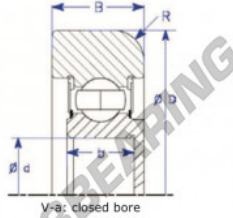

## Mast guide bearing MG307-FFKB-ENDURO - MG307-FFKB-ENDURO

<https://www.123bearing.co.uk/bearing-housing/deep-groove-bearing/mast-guide/mg307-ffkb-enduro>

Part Number	Style	Inner Diameter, d	Outer Diameter, D	Inner Ring Width, b	Outer Ring Width, B	Radius, R	Dynamic Capacity	Static Capacity
MG 307-FFKB	V-a Closed bore	35,000 mm	115,10 mm	21/25 mm	28,000 mm	7,000 mm	33,540 kN	19,230 kN

### PRODUCT FEATURES

Brand	ENDURO
N° Ean13	3616060581860
Inside diameter	35 mm
Outside diameter	115.1 mm
Thickness	28 mm
Dynamic load	33.54 kN
Static load	19.23 kN
Packaging	1

[contact@123bearing.co.uk](mailto:contact@123bearing.co.uk)