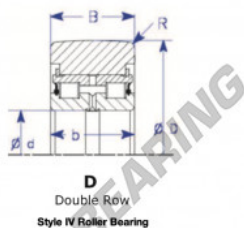

## Mast guide bearing MG72MM-1-ENDURO - MG72MM-1-ENDURO

<https://www.123bearing.co.uk/bearing-housing/deep-groove-bearing/mast-guide/mg72mm-1-enduro>

Part Number	Style	Inner Diameter, d	Outer Diameter, D	Inner Ring Width, b	Outer Ring Width, B	Radius, R	Dynamic Capacity	Static Capacity
MG.72mm.1	N-d Double Row roller bearing	72.720 mm	174.65 mm	62 mm	82.500 mm	5.000 mm	251,000 kN	429,000 kN

### PRODUCT FEATURES

Brand	ENDURO
N° Ean13	3616060581792
Inside diameter	72.72 mm
Outside diameter	174.65 mm
Thickness	62.5 mm
Dynamic load	251 kN
Static load	429 kN
Packaging	1
Standard	No standard

[contact@123bearing.co.uk](mailto:contact@123bearing.co.uk)