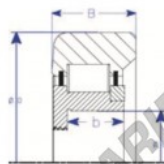

## Mast guide bearing MG92MM-1-ENDURO - MG92MM-1-ENDURO

<https://www.123bearing.co.uk/bearing-housing/deep-groove-bearing/mast-guide/mg92mm-1-enduro>

**C**  
Threaded Bore  
Style IV Roller Bearing

Part Number	Style	Inner Diameter, d	Outer Diameter, D	Inner Ring Width, b	Outer Ring Width, B	Radius, R	Dynamic Capacity	Static Capacity
MG 92mm-1	N-c Two piece III	92.075 mm	163.50 mm	53.975 mm	57.150 mm	8.000 mm	239,700 kN	393,600 kN

### PRODUCT FEATURES

Brand	ENDURO
N° Ean13	3616060581785
Inside diameter	92.075 mm
Outside diameter	163.5 mm
Thickness	57.15 mm
Dynamic load	239.7 kN
Static load	393.6 kN
Packaging	1

[contact@123bearing.co.uk](mailto:contact@123bearing.co.uk)