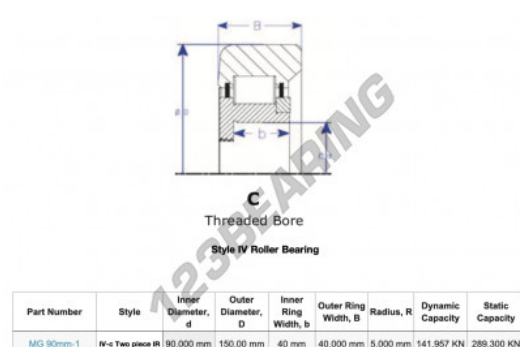

## Mast guide bearing MG90MM-1-ENDURO - MG90MM-1-ENDURO

<https://www.123bearing.co.uk/bearing-housing/deep-groove-bearing/mast-guide/mg90mm-1-enduro>

### PRODUCT FEATURES

Brand	ENDURO
N° Ean13	3616060581778
Inside diameter	90 mm
Inside diameter	3.543" inch
Outside diameter	150 mm
Outside diameter	5.906" inch
Thickness	40 mm
Thickness	1.575" inch
Dynamic load	141.957 kN
Static load	289.3 kN
Packaging	1