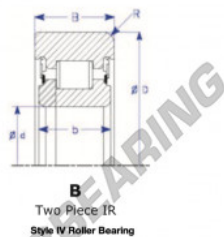

Mast guide bearing MG70MM-4-ENDURO - MG70MM-4-ENDURO

<https://www.123bearing.co.uk/bearing-housing/deep-groove-bearing/mast-guide/mg70mm-4-enduro>

Part Number	Style	Inner Diameter, d	Outer Diameter, D	Inner Ring Width, b	Outer Ring Width, B	Radius, R	Dynamic Capacity	Static Capacity
MG 70mm-4	W-4 2 piece IR	70.000 mm	129.00 mm	36 mm	40.000 mm	8.000 mm	128,900 KN	198,500 KN

PRODUCT FEATURES

Brand	ENDURO
N° Ean13	3616060581709
Inside diameter	70 mm
Outside diameter	129 mm
Thickness	40 mm
Dynamic load	128.9 kN
Static load	198.5 kN
Packaging	1

contact@123bearing.co.uk

02038 087 274