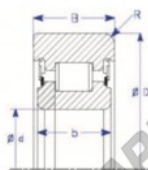

Mast guide bearing MG65MM-4-ENDURO - MG65MM-4-ENDURO

<https://www.123bearing.co.uk/bearing-housing/deep-groove-bearing/mast-guide/mg65mm-4-enduro>

B
Two Piece IR
Style IV Roller Bearing

Part Number	Style	Inner Diameter, d	Outer Diameter, D	Inner Ring Width, b	Outer Ring Width, B	Radius, R	Dynamic Capacity	Static Capacity
MG 65mm-4	N° 2 piece IR	65.000 mm	116.00 mm	31.7 mm	36.000 mm	7.000 mm	82,500 kN	137,400 kN

PRODUCT FEATURES

Brand	ENDURO
N° Ean13	3616060581693
Inside diameter	65 mm
Outside diameter	116 mm
Thickness	36 mm
Dynamic load	82.5 kN
Static load	137.4 kN
Packaging	1

contact@123bearing.co.uk

02038 087 274