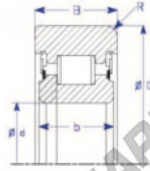

Mast guide bearing MG65MM-3-ENDURO - MG65MM-3-ENDURO

<https://www.123bearing.co.uk/bearing-housing/deep-groove-bearing/mast-guide/mg65mm-3-enduro>

B
Two Piece IR
Style IV Roller Bearing

Part Number	Style	Inner Diameter, d	Outer Diameter, D	Inner Ring Width, b	Outer Ring Width, B	Radius, R	Dynamic Capacity	Static Capacity
MG 65mm-3	IR-2 piece IR	65.000 mm	115.50 mm	31.7 mm	36.000 mm	7.000 mm	82,500 kN	137,400 kN

PRODUCT FEATURES

Brand	ENDURO
N° Ean13	3616060581686
Inside diameter	65 mm
Outside diameter	115.5 mm
Thickness	36 mm
Dynamic load	82.5 kN
Static load	137.4 kN
Packaging	1

contact@123bearing.co.uk

02038 087 274