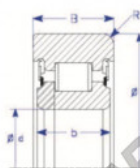

Mast guide bearing MG65MM-1-ENDURO - MG65MM-1-ENDURO

<https://www.123bearing.co.uk/bearing-housing/deep-groove-bearing/mast-guide/mg65mm-1-enduro>

B
Two Piece JR
Style IV Roller Bearing

Part Number	Style	Inner Diameter, d	Outer Diameter, D	Inner Ring Width, b	Outer Ring Width, B	Radius, R	Dynamic Capacity	Static Capacity
MG 65mm-1	N° 2 piece R	65.000 mm	108.00 mm	30 mm	30.000 mm	7.000 mm	82,500 KN	137,400 KN

PRODUCT FEATURES

Brand	ENDURO
N° Ean13	3616060581662
Inside diameter	65 mm
Outside diameter	108 mm
Thickness	30 mm
Dynamic load	82.5 kN
Static load	137.4 kN
Packaging	1

contact@123bearing.co.uk

02038 087 274