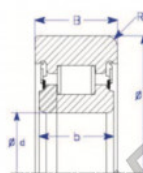

## Mast guide bearing MG306DDL-4-ENDURO - MG306DDL-4-ENDURO

<https://www.123bearing.co.uk/bearing-housing/deep-groove-bearing/mast-guide/mg306ddl-4-enduro>

**B**  
Two Piece IR  
Style IV Roller Bearing

Part Number	Style	Inner Diameter, d	Outer Diameter, D	Inner Ring Width, b	Outer Ring Width, B	Radius, R	Dynamic Capacity	Static Capacity
MG 306 DDL-4	W-2 piece IR	30,000 mm	76,20 mm	16 mm	24,000 mm	6,000 mm	57,100 kN	67,100 kN

### PRODUCT FEATURES

Brand	ENDURO
N° Ean13	3616060581655
Inside diameter	30 mm
Outside diameter	76.2 mm
Thickness	24 mm
Weight	607 g
Dynamic load	57.1 kN
Static load	67.1 kN
Packaging	1

[contact@123bearing.co.uk](mailto:contact@123bearing.co.uk)