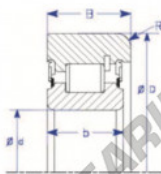

## Mast guide bearing MG77.5-1-ENDURO - MG77.5-1-ENDURO

<https://www.123bearing.co.uk/bearing-housing/deep-groove-bearing/mast-guide/mg77.5-1-enduro>

**A**  
One Piece IR,  
Snap Ring

Style IV Roller Bearing

Part Number	Style	Inner Diameter, d	Outer Diameter, D	Inner Ring Width, b	Outer Ring Width, B	Radius, R	Dynamic Capacity	Static Capacity
MG 77.5-1	IR - Snap Ring	77.450 mm	127.50 mm	31.5 mm	31.500 mm	4.000 mm	98,200 kN	172,700 kN

## PRODUCT FEATURES

Brand	ENDURO
N° Ean13	3616060581624
Inside diameter	77.45 mm
Inside diameter	3.049" inch
Outside diameter	127.5 mm
Outside diameter	5.02" inch
Thickness	31.5 mm
Thickness	1.24" inch
Dynamic load	98.2 kN
Static load	172.7 kN
Packaging	1