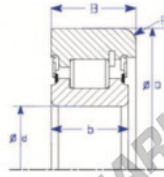

Mast guide bearing MG311-FFA-R-ENDURO - MG311-FFA-R-ENDURO

<https://www.123bearing.co.uk/bearing-housing/deep-groove-bearing/mast-guide/mg311-ffa-r-enduro>

A
One Piece IR,
Snap Ring
Style IV Roller Bearing

Part Number	Style	Inner Diameter, d	Outer Diameter, D	Inner Ring Width, b	Outer Ring Width, B	Radius, R	Dynamic Capacity	Static Capacity
MG 311-FFA-R	IR-a Roller type : snap ring	55.000 mm	151.90 mm	31.4 mm	38.100 mm	11.000 mm	187,400 kN	219,000 kN

PRODUCT FEATURES

Brand	ENDURO
N° Ean13	3616060581587
Inside diameter	55 mm
Outside diameter	151.9 mm
Thickness	38.1 mm
Dynamic load	187.4 kN
Static load	219 kN
Packaging	1

contact@123bearing.co.uk

02038 087 274