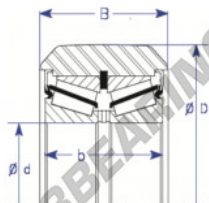

Mast guide bearing MG110MM-1-ENDURO - MG110MM-1-ENDURO

<https://www.123bearing.co.uk/bearing-housing/deep-groove-bearing/mast-guide/mg110mm-1-enduro>

| Part Number | Style | Inner Diameter, d | Outer Diameter, D | Inner Ring Width, b | Outer Ring Width, B | Radius, R | Dynamic Capacity | Static Capacity |
|-------------|---------------------------|-------------------|-------------------|---------------------|---------------------|-----------|------------------|-----------------|
| MG 110mm-1 | W = Double row TRB insert | 110.000 mm | 225.50 mm | 74.14 mm | 79.500 mm | chamfer | 454.000 kN | 712.000 kN |

PRODUCT FEATURES

| | |
|------------------|---------------|
| Brand | ENDURO |
| N° Ean13 | 3616060581389 |
| Inside diameter | 110 mm |
| Outside diameter | 225.5 mm |
| Thickness | 79.5 mm |
| Dynamic load | 454 kN |
| Static load | 712 kN |
| Packaging | 1 |