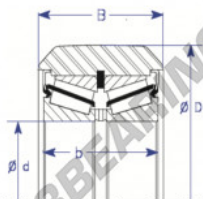

Mast guide bearing MG85MM-3-ENDURO - MG85MM-3-ENDURO

<https://www.123bearing.co.uk/bearing-housing/deep-groove-bearing/mast-guide/mg85mm-3-enduro>

Part Number	Style	Inner Diameter, d	Outer Diameter, D	Inner Ring Width, b	Outer Ring Width, B	Radius, R	Dynamic Capacity	Static Capacity
MG 85mm-3	III → Double row TRB insert	85.000 mm	252.00 mm	66 mm	70.000 mm	chamfer	322,000 kN	490,000 kN

PRODUCT FEATURES

Brand	ENDURO
N° Ean13	3616060581372
Inside diameter	85 mm
Inside diameter	3.346" inch
Outside diameter	252 mm
Outside diameter	9.921" inch
Thickness	70 mm
Thickness	2.756" inch
Dynamic load	322 kN
Static load	490 kN
Packaging	1