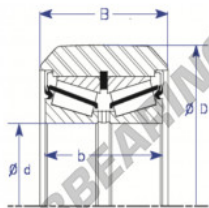

Mast guide bearing MG85MM-1-ENDURO - MG85MM-1-ENDURO

<https://www.123bearing.co.uk/bearing-housing/deep-groove-bearing/mast-guide/mg85mm-1-enduro>

Part Number	Style	Inner Diameter, d	Outer Diameter, D	Inner Ring Width, b	Outer Ring Width, B	Radius, R	Dynamic Capacity	Static Capacity
MG 85mm-1	It is Double row TRB insert	85.000 mm	174.60 mm	64.65 mm	69.500 mm	chamfer	322,000 kN	490,000 kN

PRODUCT FEATURES

Brand	ENDURO
N° Ean13	3616060581365
Inside diameter	85 mm
Outside diameter	174.6 mm
Thickness	69.5 mm
Dynamic load	322 kN
Static load	490 kN
Packaging	1

contact@123bearing.co.uk

02038 087 274