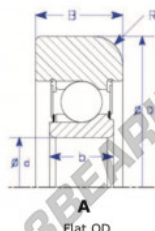

## Mast guide bearing MG312-DDM4-ENDURO - MG312-DDM4-ENDURO

<https://www.123bearing.co.uk/bearing-housing/deep-groove-bearing/mast-guide/mg312-ddm4-enduro>

Part Number	Style	Inner Diameter, d	Outer Diameter, D	Inner Ring Width, b	Outer Ring Width, B	Radius, R	Dynamic Capacity	Static Capacity
MG 312 DDM-4	Flat OD	60.000 mm	152.00 mm	31 mm	36.000 mm	7.000 mm	81.750 kN	51.850 kN

### PRODUCT FEATURES

Brand	ENDURO
N° Ean13	3616060581150
Inside diameter	60 mm
Outside diameter	152 mm
Thickness	36 mm
Dynamic load	81.75 kN
Static load	51.85 kN
Packaging	1

[contact@123bearing.co.uk](mailto:contact@123bearing.co.uk)