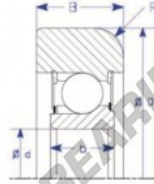

## Mast guide bearing MG312-DDM1-ENDURO - MG312-DDM1-ENDURO

<https://www.123bearing.co.uk/bearing-housing/deep-groove-bearing/mast-guide/mg312-ddm1-enduro>

**A**  
Flat OD

| Part Number | Style       | Inner Diameter, d | Outer Diameter, D | Inner Ring Width, b | Outer Ring Width, B | Radius, R | Dynamic Capacity | Static Capacity |
|-------------|-------------|-------------------|-------------------|---------------------|---------------------|-----------|------------------|-----------------|
| MG 312 DDM1 | A - Flat OD | 60.000 mm         | 149.00 mm         | 31 mm               | 36.000 mm           | 7.000 mm  | 81.750 kN        | 51.850 kN       |

### PRODUCT FEATURES

|                  |               |
|------------------|---------------|
| Brand            | ENDURO        |
| N° Ean13         | 3616060581129 |
| Inside diameter  | 60 mm         |
| Outside diameter | 149 mm        |
| Thickness        | 36 mm         |
| Dynamic load     | 81.75 kN      |
| Static load      | 51.85 kN      |
| Packaging        | 1             |