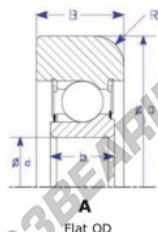

## Mast guide bearing MG310-CC-1-ENDURO - MG310-CC-1-ENDURO

<https://www.123bearing.co.uk/bearing-housing/deep-groove-bearing/mast-guide/mg310-cc-1-enduro>

Part Number	Style	Inner Diameter, d	Outer Diameter, D	Inner Ring Width, b	Outer Ring Width, B	Radius, R	Dynamic Capacity	Static Capacity
MG 310 CC-1	Flat OD	50.800 mm	126.70 mm	25 mm	33.000 mm	8.000 mm	52,300 kN	49,800 kN

### PRODUCT FEATURES

Brand	ENDURO
N° Ean13	3616060581105
Inside diameter	50.8 mm
Outside diameter	126.7 mm
Thickness	33 mm
Dynamic load	52.3 kN
Static load	49.8 kN
Packaging	1

[contact@123bearing.co.uk](mailto:contact@123bearing.co.uk)