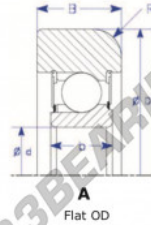

Mast guide bearing MG310-CC-5-ENDURO - MG310-CC-5-ENDURO

<https://www.123bearing.co.uk/bearing-housing/deep-groove-bearing/mast-guide/mg310-cc-5-enduro>

PRODUCT FEATURES

Brand	ENDURO
N° Ean13	3616060581099
Inside diameter	50 mm
Inside diameter	1.969" inch
Outside diameter	132.7 mm
Outside diameter	5.224" inch
Thickness	30 mm
Thickness	1.181" inch
Dynamic load	52.3 kN
Static load	49.8 kN
Packaging	1

contact@123bearing.co.uk

02038 087 274

CRT4 de Lesquin 60 Rue Du Haut De Sainghin 59273 Fretin FRANCE