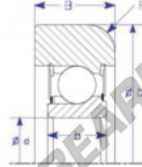

Mast guide bearing MG208-FFH-ENDURO - MG208-FFH-ENDURO

<https://www.123bearing.co.uk/bearing-housing/deep-groove-bearing/mast-guide/mg208-ffh-enduro>

A
Flat OD

PRODUCT FEATURES

Brand	ENDURO
N° Ean13	3616060581075
Inside diameter	40 mm
Outside diameter	95.75 mm
Thickness	28.5 mm
Weight	930 g
Dynamic load	31.9 kN
Static load	26.21 kN
Packaging	-
Standard	-

contact@123bearing.co.uk

02038 087 274

CRT4 de Lesquin 60 Rue Du Haut De Sainghin 59273 Fretin FRANCE