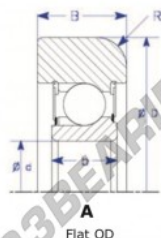

Mast guide bearing MG-206-FFPB-ENDURO - MG-206-FFPB-ENDURO

<https://www.123bearing.co.uk/bearing-housing/deep-groove-bearing/mast-guide/mg-206-ffpb-enduro>

PRODUCT FEATURES

Brand	ENDURO
N° Ean13	3616060581020
Inside diameter	30 mm
Outside diameter	89 mm
Thickness	29 mm
Weight	1004 g
Dynamic load	27.36 kN
Static load	18.86 kN
Packaging	1

contact@123bearing.co.uk

02038 087 274

CRT4 de Lesquin 60 Rue Du Haut De Sainghin 59273 Fretin FRANCE