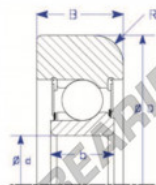

Mast guide bearing MG206-FFPA-ENDURO - MG206-FFPA-ENDURO

<https://www.123bearing.co.uk/bearing-housing/deep-groove-bearing/mast-guide/mg206-ffpa-enduro>

A
Flat OD

PRODUCT FEATURES

Brand	ENDURO
N° Ean13	3616060581013
Inside diameter	30 mm
Outside diameter	88.5 mm
Thickness	29 mm
Weight	980 g
Dynamic load	27.36 kN
Static load	18.86 kN
Packaging	1

contact@123bearing.co.uk

02038 087 274

CRT4 de Lesquin 60 Rue Du Haut De Sainghin 59273 Fretin FRANCE