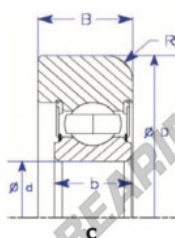

## Mast guide bearing MG309-DDJ-ENDURO - MG309-DDJ-ENDURO

<https://www.123bearing.co.uk/bearing-housing/deep-groove-bearing/mast-guide/mg309-ddj-enduro>

Bearing Flush with Outer Edge

Part Number	Style	Inner Diameter, d	Outer Diameter, D	Inner Ring Width, b	Outer Ring Width, B	Radius, R	Dynamic Capacity	Static Capacity
MG 309 DDJ	1 - c Bearing flush with housing	45.000 mm	114.50 mm	29.5 mm	34.000 mm	8.000 mm	52,900 KN	32,050 KN

## PRODUCT FEATURES

Brand	ENDURO
N° Ean13	3616060580986
Inside diameter	45 mm
Outside diameter	114.5 mm
Thickness	34 mm
Dynamic load	52.9 kN
Static load	32.05 kN
Packaging	1

[contact@123bearing.co.uk](mailto:contact@123bearing.co.uk)